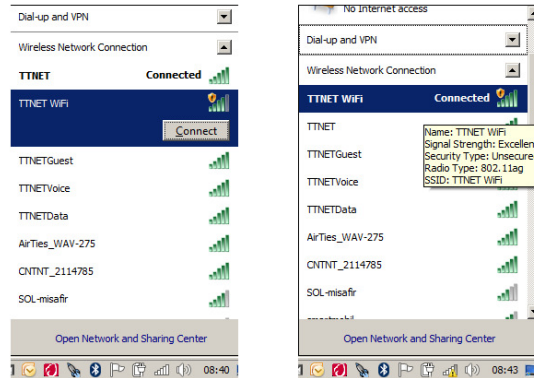

STEP-1 Enable WiFi and Connect TTNET WiFi Network

Activate the wireless function of your device when you see TTNET WiFi's name and logo in the wireless internet service point. From the wireless networks (SSID) choose "TTNET WiFi". Connection will be established without asking any network password.