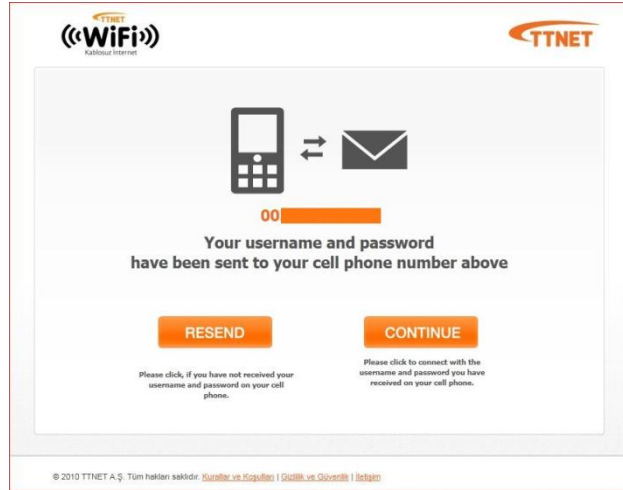

CELL PHONE NUMBER 00

e.g. : 00905051234567

LNLPHYV

Refresh!

Please enter security code displayed on the image.

SEND

Copyright © 2009 TTNET A.Ş. All rights reserved. Terms and Conditions Privacy and Security Contact

You will be directed to a new page as you wait for the SMS message. If you have a problem receiving the SMS message, you can click "Resend" button.

Once you receive your username and password via SMS, please click "Continue" button. The pop-up window will automatically be closed. Now you should go back to TTNET WiFi login page where you can fill in the username and password fields. If your browser cannot go back to the login page, you can recall it from <https://giris.ttnetwifi.com.tr> while you are connected to TTNET WiFi network.