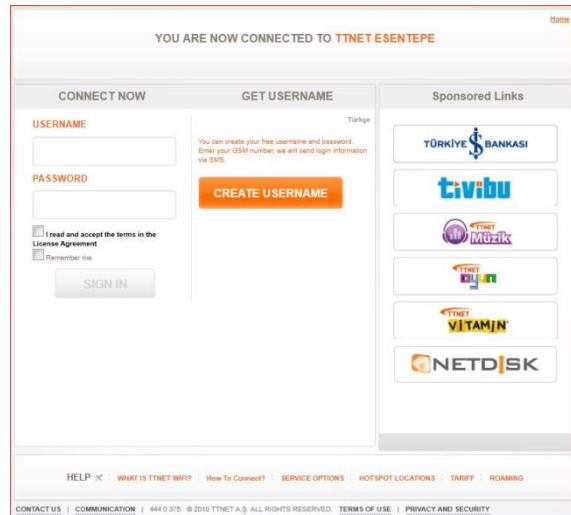

4- Now you are on the login page again. Fill in the username and password fields with the information you got via SMS and check "I read and accept..." checkbox. Please note that you can use this username and password information at any free TTNET WiFi point for one year.